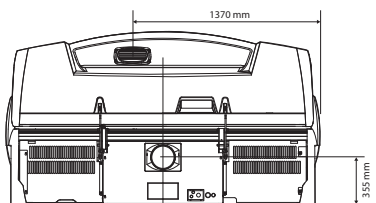

Hapro

seecret

HAPRO SEECRET C700

TYPE	C700 - 38 20	C700 - 34 14
Seecret collagen tubes XL	38 x 100 W	34 x 100 W
Seecret accent light tubes	20 x 25 W	14 x 25 W
ContourPlus (ergonomic bed)	Standard	Standard
8 steps adjustable body cooling	Standard	Standard
8 steps adjustable face cooling	Standard	Standard
Welltherm heating comfort ¹	Optional	Optional
SoundAround Plus ²	Optional	Optional
Xsens I ³	Optional	Optional
Xsens III ³	Optional	Optional
Full colour display	Standard	Standard
Smart touch control	Standard	Standard
Easylift acrylic system bench	Standard	Standard
Front Panel Easy Move	Standard	Standard
Quickstart function	Standard	Standard
Programmable internal timer	Standard	Standard
Connection for external timer	Standard	Standard
One hour counter non-resetable	Standard	Standard
Two hour counters resetable	Standard	Standard
Connection	400V/3N~/50Hz	400V/3N~/50Hz
Power	Ca. 5,4 kW	Ca. 4,8 kW
Fuses	3 x 16A	3 x 16A
Weight	380 kg	365 kg