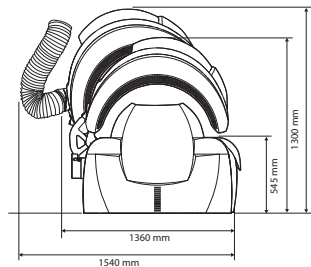

Hapro

seecret

HAPRO SEECRET C700

TYPE	C700 - 38 20	C700 - 34 14
Seecret collagen tubes XL	38 x 100 W	34 x 100 W
Seecret accent light tubes	20 x 25 W	14 x 25 W
ContourPlus (ergonomic bed)	Standard	Standard
8 steps adjustable body cooling	Standard	Standard
8 steps adjustable face cooling	Standard	Standard
Welltherm heating comfort ¹	Optional	Optional
SoundAround Plus ²	Optional	Optional
Xsens I ³	Optional	Optional
Xsens III ³	Optional	Optional
Full colour display	Standard	Standard
Smart touch control	Standard	Standard
Easylift acrylic system bench	Standard	Standard
Front Panel Easy Move	Standard	Standard
Quickstart function	Standard	Standard
Programmable internal timer	Standard	Standard
Connection for external timer	Standard	Standard
One hour counter non-resetable	Standard	Standard
Two hour counters resetable	Standard	Standard
Connection	400V/3N~/50Hz	400V/3N~/50Hz
Power	Ca. 5,4 kW	Ca. 4,8 kW
Fuses	3 x 16A	3 x 16A
Weight	380 kg	365 kg

¹ This option cannot be combined with Xsens I or III

² Including My MP3, Smartvoice, 4 external music channels, 4 loudspeakers, subwoofer and SD cards for 2 internal music channels (relax music, energetic music or program you own music).